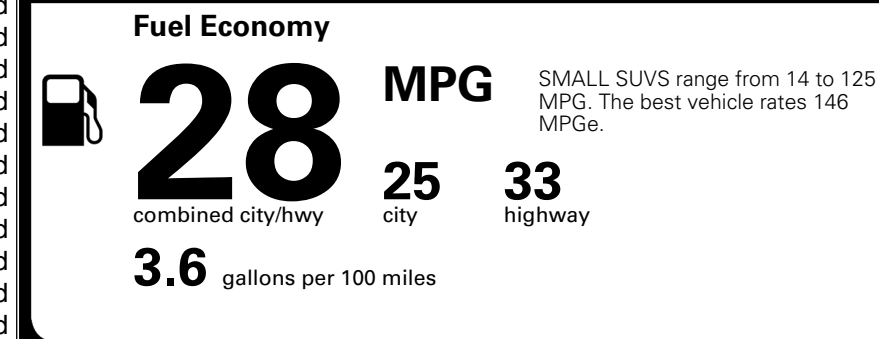

TOTAL ADDITIONAL WEIGHT: 4.5

EPA DOT Fuel Economy and Environment

Gasoline Vehicle

You spend \$250 more in fuel costs over 5 years compared to the average new vehicle.

Annual fuel cost \$1,750

Actual results will vary for many reasons, including driving conditions and how you drive and maintain your vehicle. The average new vehicle gets 29 MPG and costs \$8,500 to fuel over 5 years. Cost estimates are based on 15,000 miles per year at \$ 3.30 per gallon. MPGe is miles per gasoline gallon equivalent. Vehicle emissions are a significant cause of climate change and smog.