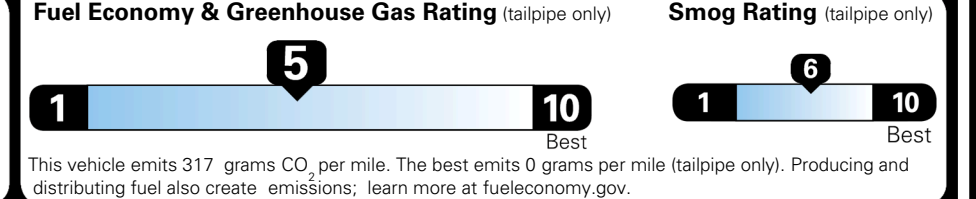

TOTAL ADDITIONAL WEIGHT: 4.5

EPA DOT Fuel Economy and Environment

Gasoline Vehicle

You spend \$250 more in fuel costs over 5 years compared to the average new vehicle.

Annual fuel cost \$1,750

Actual results will vary for many reasons, including driving conditions and how you drive and maintain your vehicle. The average new vehicle gets 29 MPG and costs \$8,500 to fuel over 5 years. Cost estimates are based on 15,000 miles per year at \$ 3.30 per gallon. MPGe is miles per gasoline gallon equivalent. Vehicle emissions are a significant cause of climate change and smog.