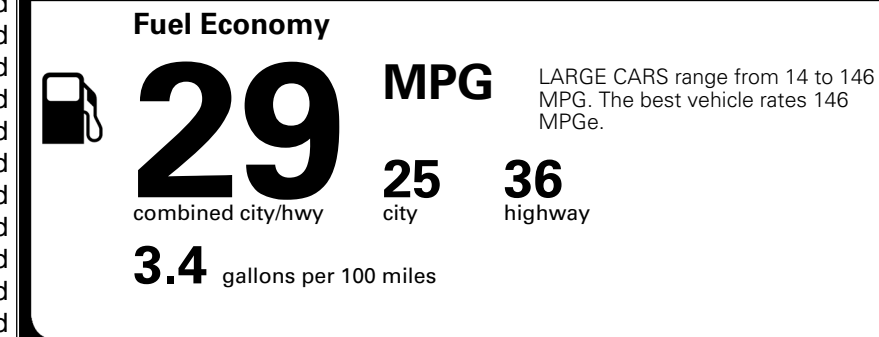

\$ 29,480.00

INLAND FREIGHT AND HANDLING

\$ 1,245.00

TOTAL MANUFACTURER'S SUGGESTED RETAIL PRICE ▶

\$ 30,725.00

TOTAL ADDITIONAL WEIGHT: 7.3

EPA DOT Fuel Economy and Environment

Gasoline Vehicle