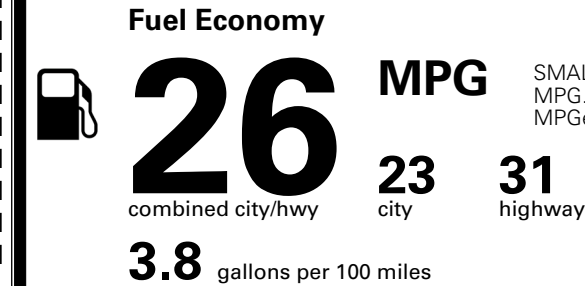

MSRP INCLUDING OPTIONS \$ 37,680.00

INLAND FREIGHT AND HANDLING \$ 1,495.00

TOTAL MANUFACTURER'S SUGGESTED RETAIL PRICE ▶

\$ 39,175.00

TOTAL ADDITIONAL WEIGHT: 13.4

*Additional terms and conditions apply.

**Kia Connect may be currently unavailable for some Model Year 2022 and newer vehicles sold or purchased in Massachusetts; please see owners.kia.com for more information.

EPA DOT Fuel Economy and Environment

Gasoline Vehicle

SMALL SUVs range from 14 to 125 MPG. The best vehicle rates 146 MPGe.

You spend \$1,000 more in fuel costs over 5 years compared to the average new vehicle.