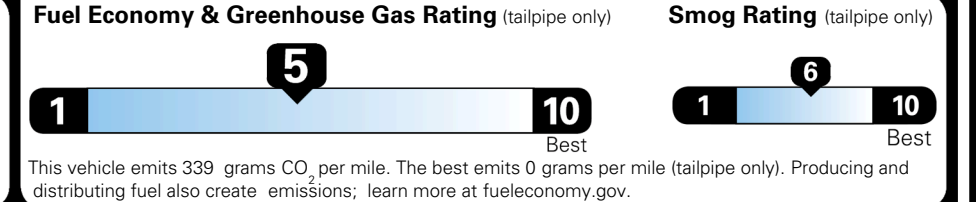

TOTAL ADDITIONAL WEIGHT: 10.1

EPA DOT Fuel Economy and Environment

Gasoline Vehicle

You spend \$1,000 more in fuel costs over 5 years compared to the average new vehicle.

Annual fuel cost \$1,900

Actual results will vary for many reasons, including driving conditions and how you drive and maintain your vehicle. The average new vehicle gets 29 MPG and costs \$8,500 to fuel over 5 years. Cost estimates are based on 15,000 miles per year at \$ 3.30 per gallon. MPGe is miles per gasoline gallon equivalent. Vehicle emissions are a significant cause of climate change and smog.