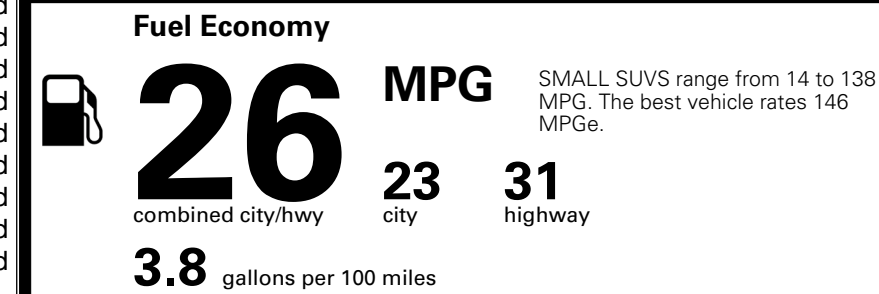

MANUFACTURER'S SUGGESTED RETAIL PRICE ▶

COMPARE S FWD FEATURES

Added to/in place of standard LX FWD features
- 18" Alloy Wheels
- Roof Rails
- Parking Distance Warning-Forward/Reverse
- SynTex Seating Material
- Power Adj. Driver's Seat w/ Power Lumbar
- Wireless Phone Charger
- Heated Front Seats
- Dual-Zone Automatic Climate Control

ADDITIONAL INSTALLED EQUIPMENT: (In addition to or in place of standard features)

Panoramic Sunroof Package
- Panoramic Sunroof w/ Power Sunshade
- LED Interior Lighting
All Weather Floor Mats

$ 35,290.00

Included
Included
Included
Included
Included
Included
Included
Included

$1,300.00

$265.00

MSRP INCLUDING OPTIONS

$ 36,855.00

INLAND FREIGHT AND HANDLING

$ 1,495.00

TOTAL MANUFACTURER'S SUGGESTED RETAIL PRICE ▶

$ 38,350.00

*Additional terms and conditions apply.

**Kia Connect may be currently unavailable for some Model Year 2022 and newer vehicles sold or purchased in Massachusetts; please see owners.kia.com for more information.

NOTE: When you purchase this vehicle, Kia America, Inc. collects personal information you provide to the dealership. For information on our collection and use of personal information and your rights, please see our Privacy Policy on www.kia.com.

TOTAL ADDITIONAL WEIGHT: 10.1

EPA DOT Fuel Economy and Environment

Gasoline Vehicle

You spend $1,000 more in fuel costs over 5 years compared to the average new vehicle.

Annual fuel cost $1,900