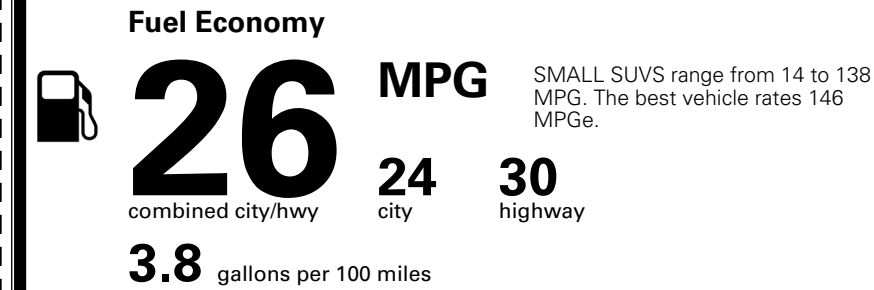

EPA DOT Fuel Economy and Environment

Gasoline Vehicle

You spend **$1,000** more in fuel costs over 5 years compared to the average new vehicle.

Annual fuel cost **$1,900**